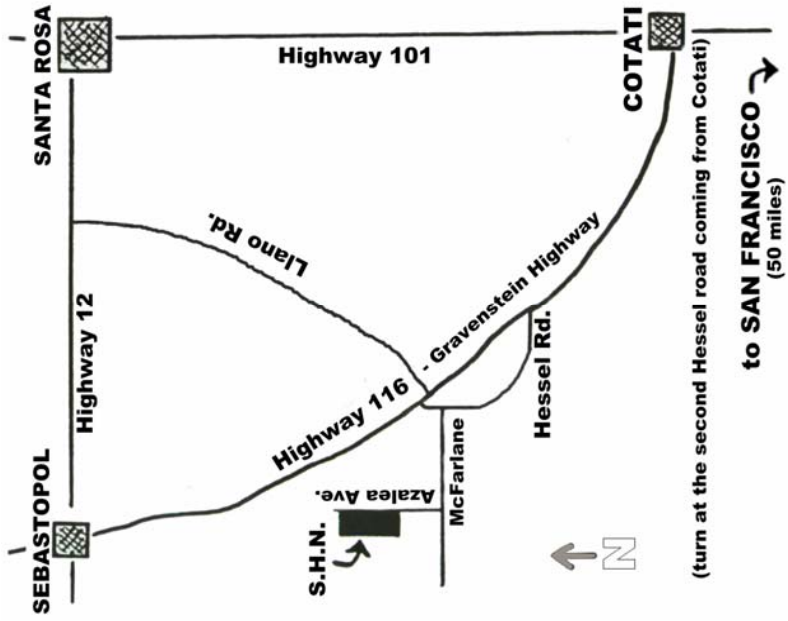

SONOMA HORTICULTURAL NURSERY
3970 AZALEA AVENUE
SEBASTOPOL, CA 95472

to SAN FRANCISCO →
(50 miles)